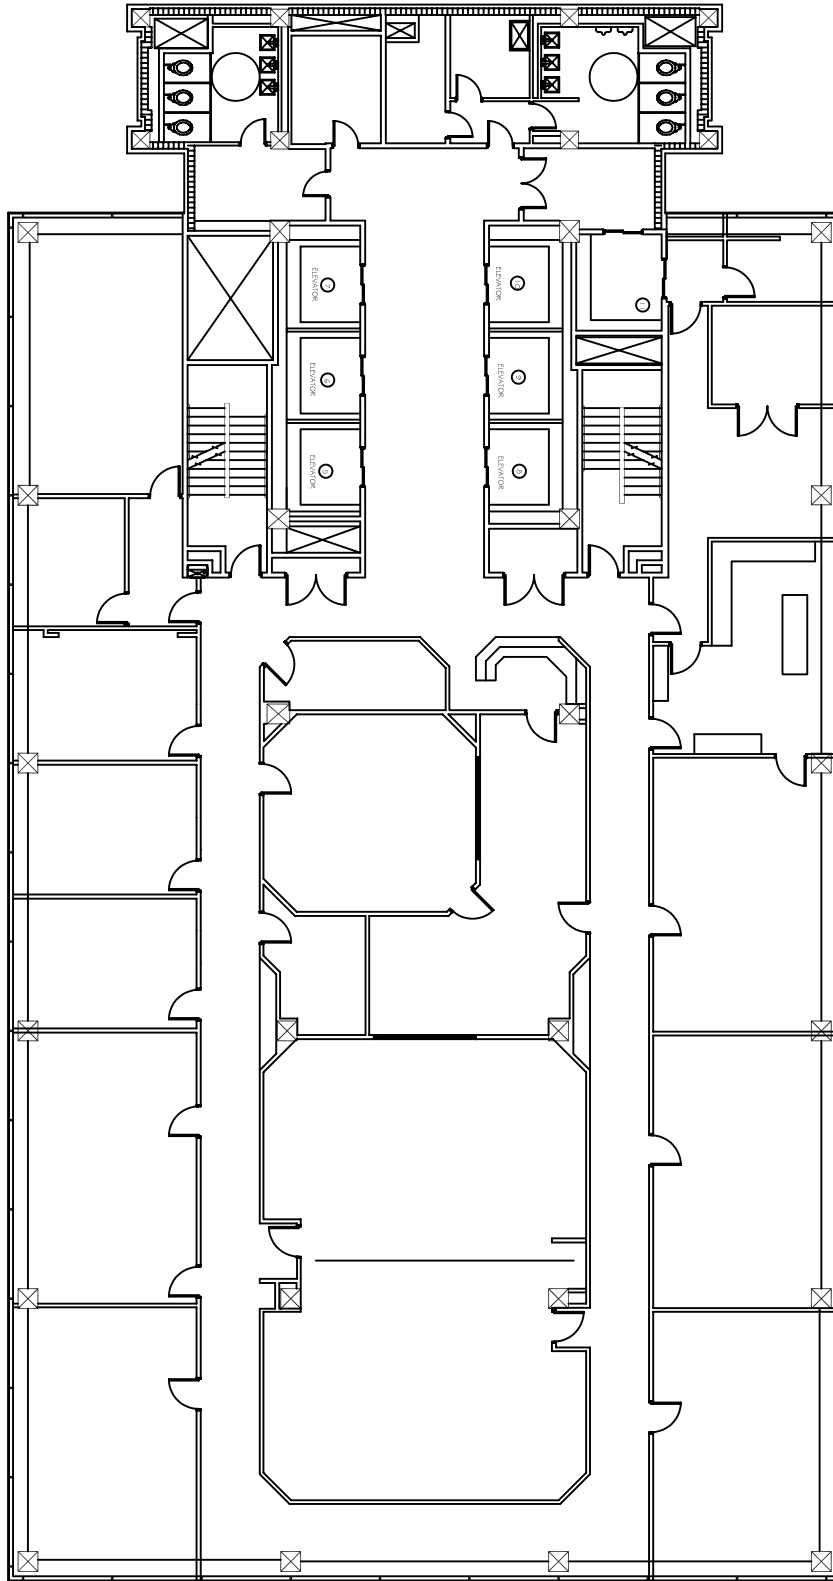

This is an
Eyde Company
Property
Contact us for
more information
517-351-2480

27th Floor
Scale: None

Tower on the Maumee

200 Saint Claire St.
Toldeo, OH 43604

GROSS FLOOR AREA: 12,761 SF*

* Square feet measurements subject to change upon site measure