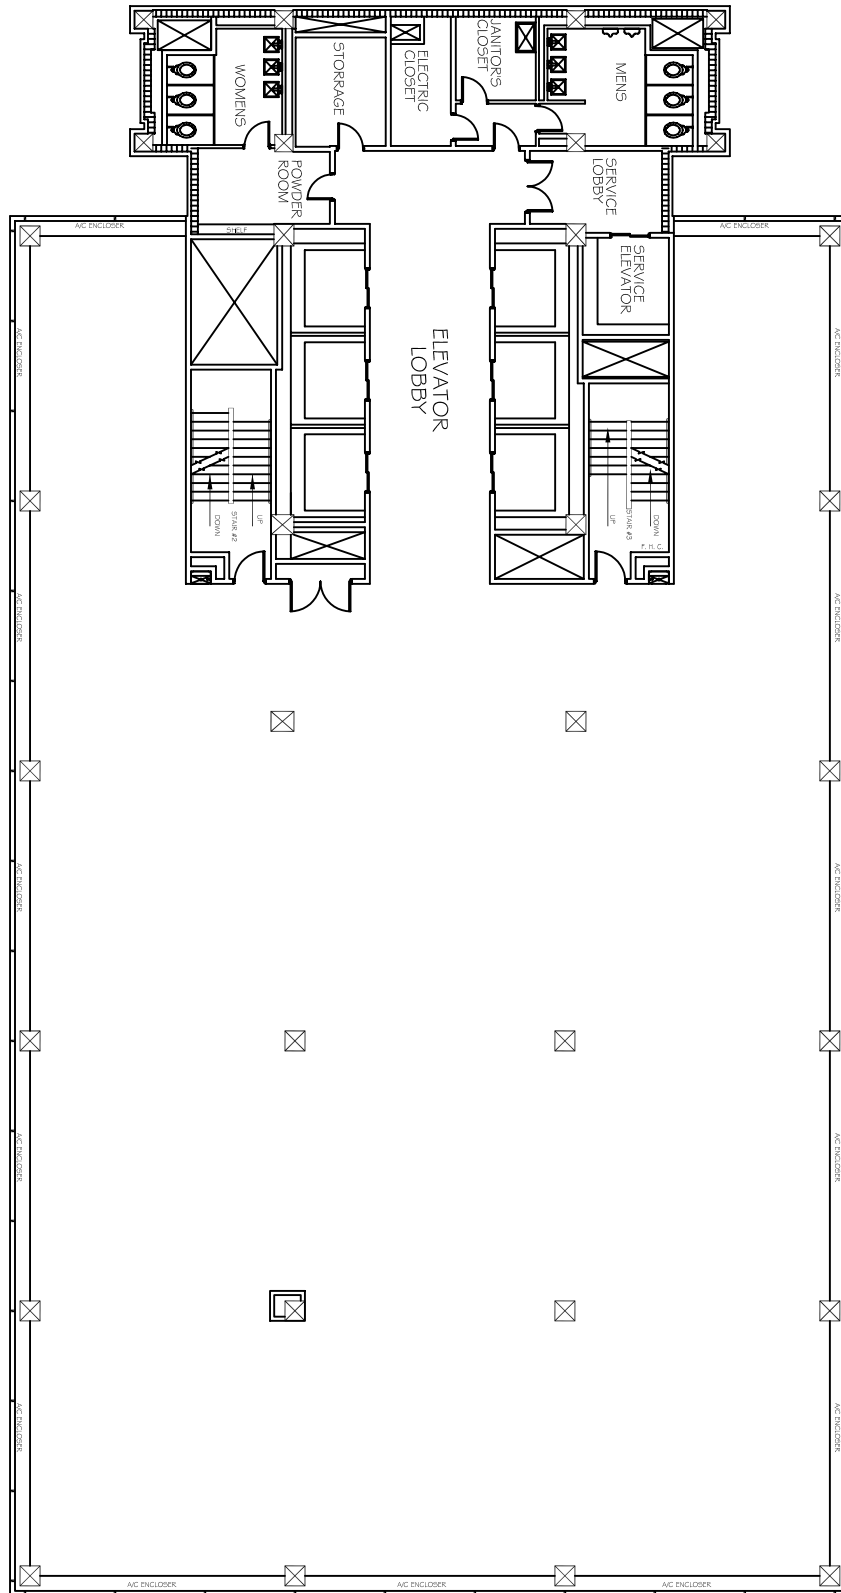

This is an  
Eyde Company  
Property  
Contact us for  
more information  
517-351-2480

22nd Floor

Scale: None

Tower on the Maumee

200 Saint Claire St.  
Toledo, OH 43604

GROSS FLOOR AREA: 12,761 SF\*

\* Square feet measurements subject to change upon site measure