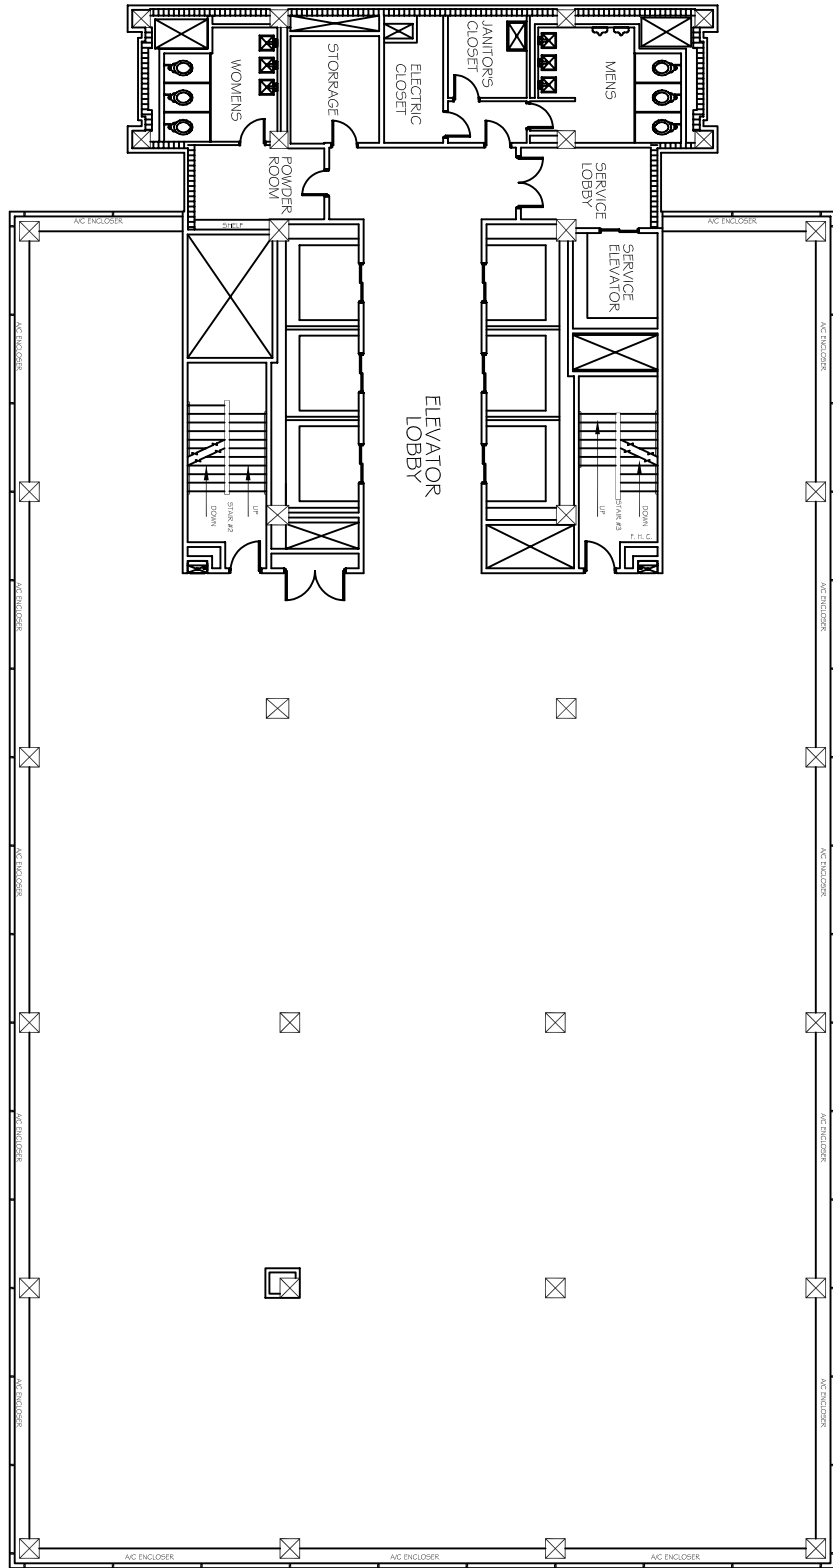

This is an  
 Eyde Company  
 Property  
 Contact us for  
 more information  
 517-351-2480

16th Floor

Scale: None

Tower on the Maumee

200 Saint Claire St.  
 Toledo, OH 43604

GROSS FLOOR AREA: 12,761 SF\*

\* Square feet measurements subject to change upon site measure