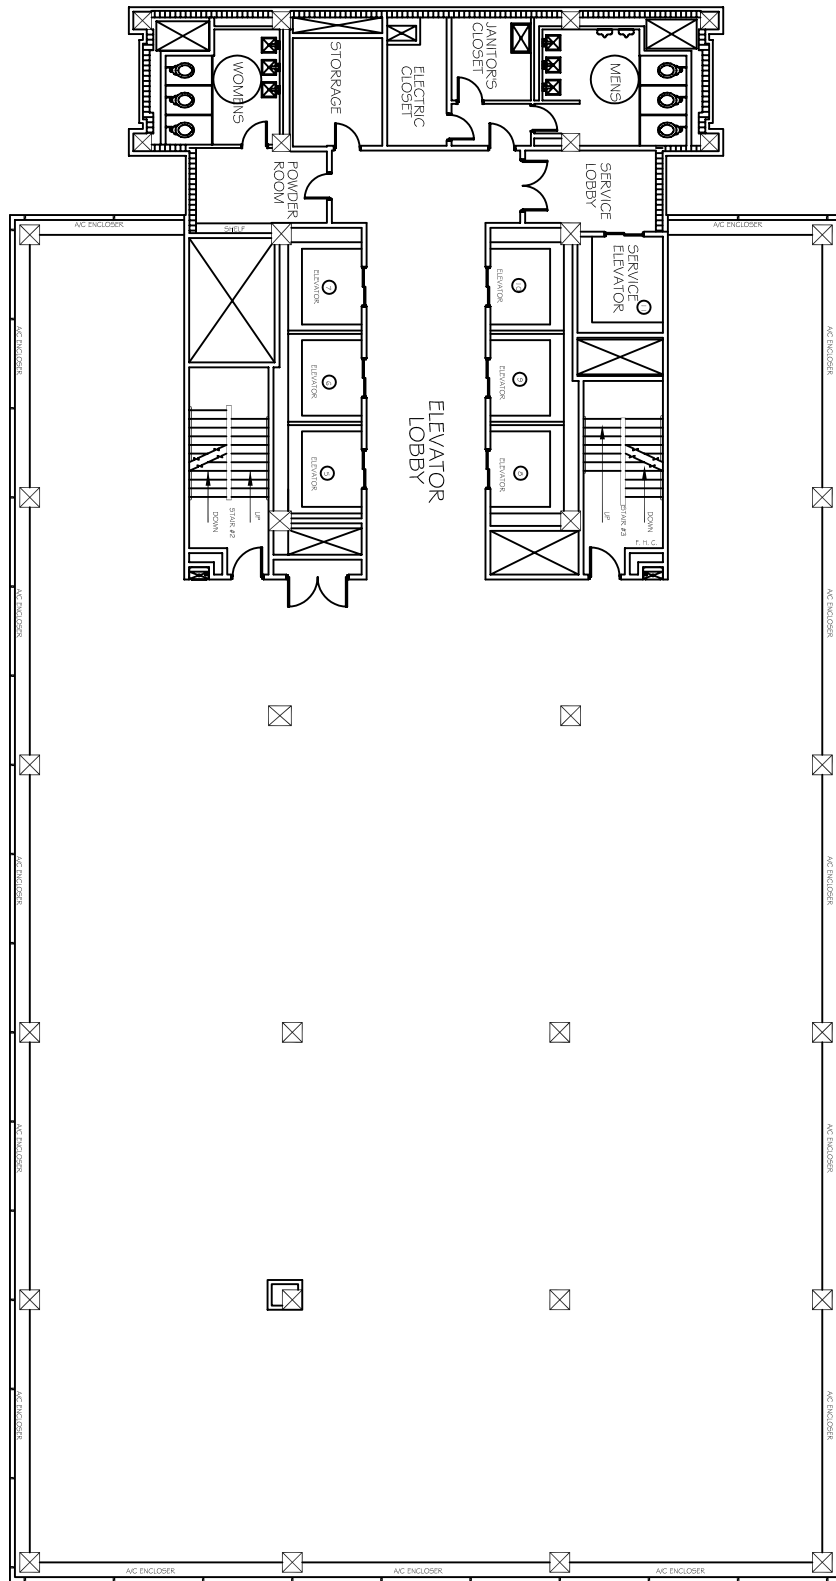

This is an
 Eyde Company
 Property
 Contact us for
 more information
 517-351-2480

15th Floor

Scale: None

Tower on the Maumee

200 Saint Claire St.
 Toledo, OH 43604

GROSS FLOOR AREA: 12,761 SF*

* Square feet measurements subject to change upon site measure