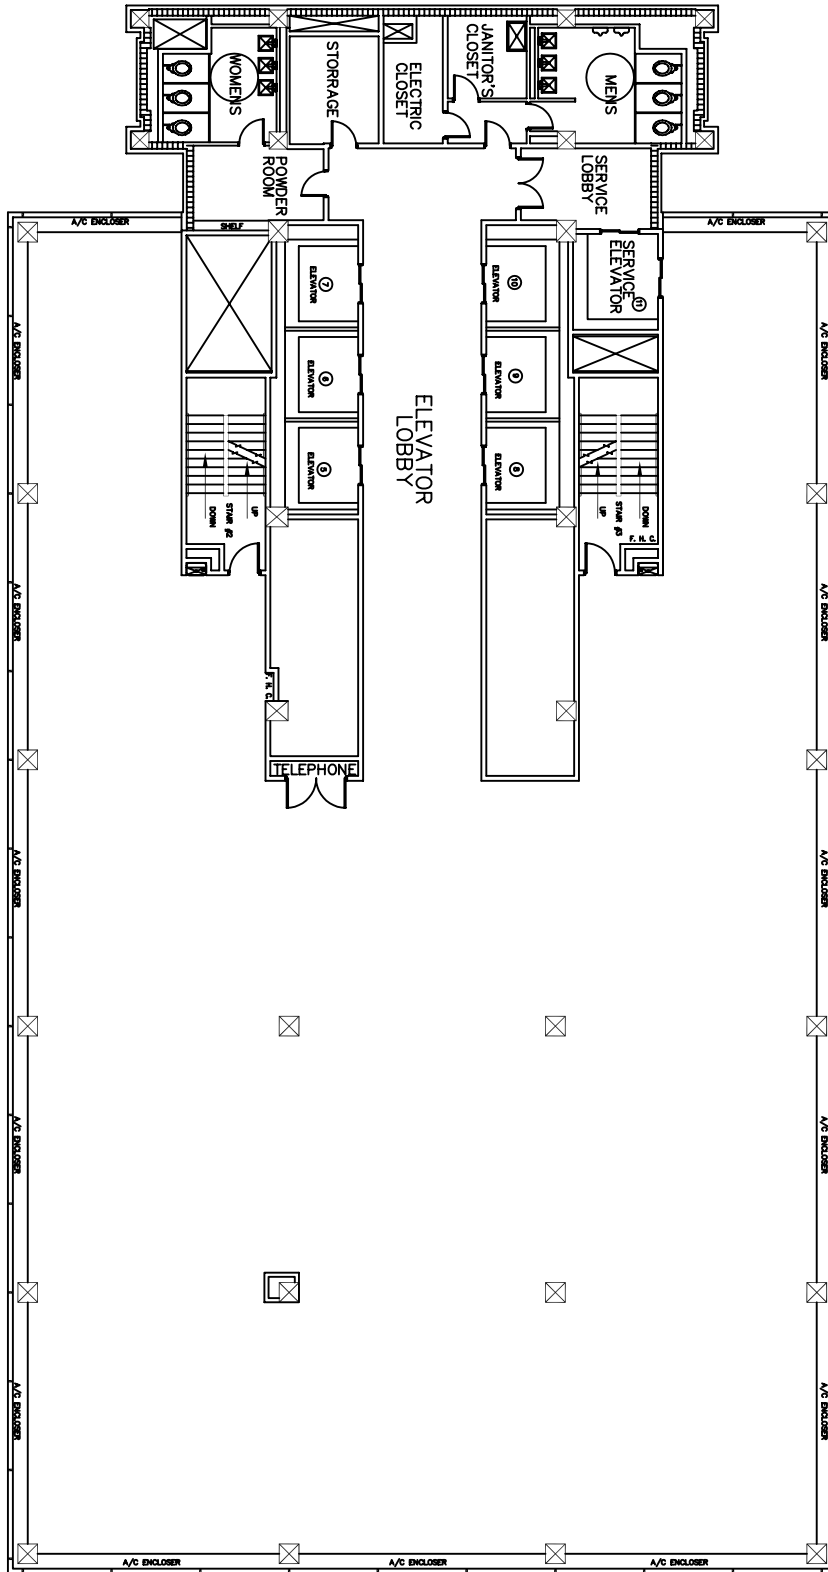

This is an
 Eyde Company
 Property
 Contact us for
 more information
 517-351-2480

14th Floor

Scale: None

Tower on the Maumee

200 Saint Claire St.
 Toledo, OH 43604

GROSS FLOOR AREA: 12,761 SF*

* Square feet measurements subject to change upon site measure