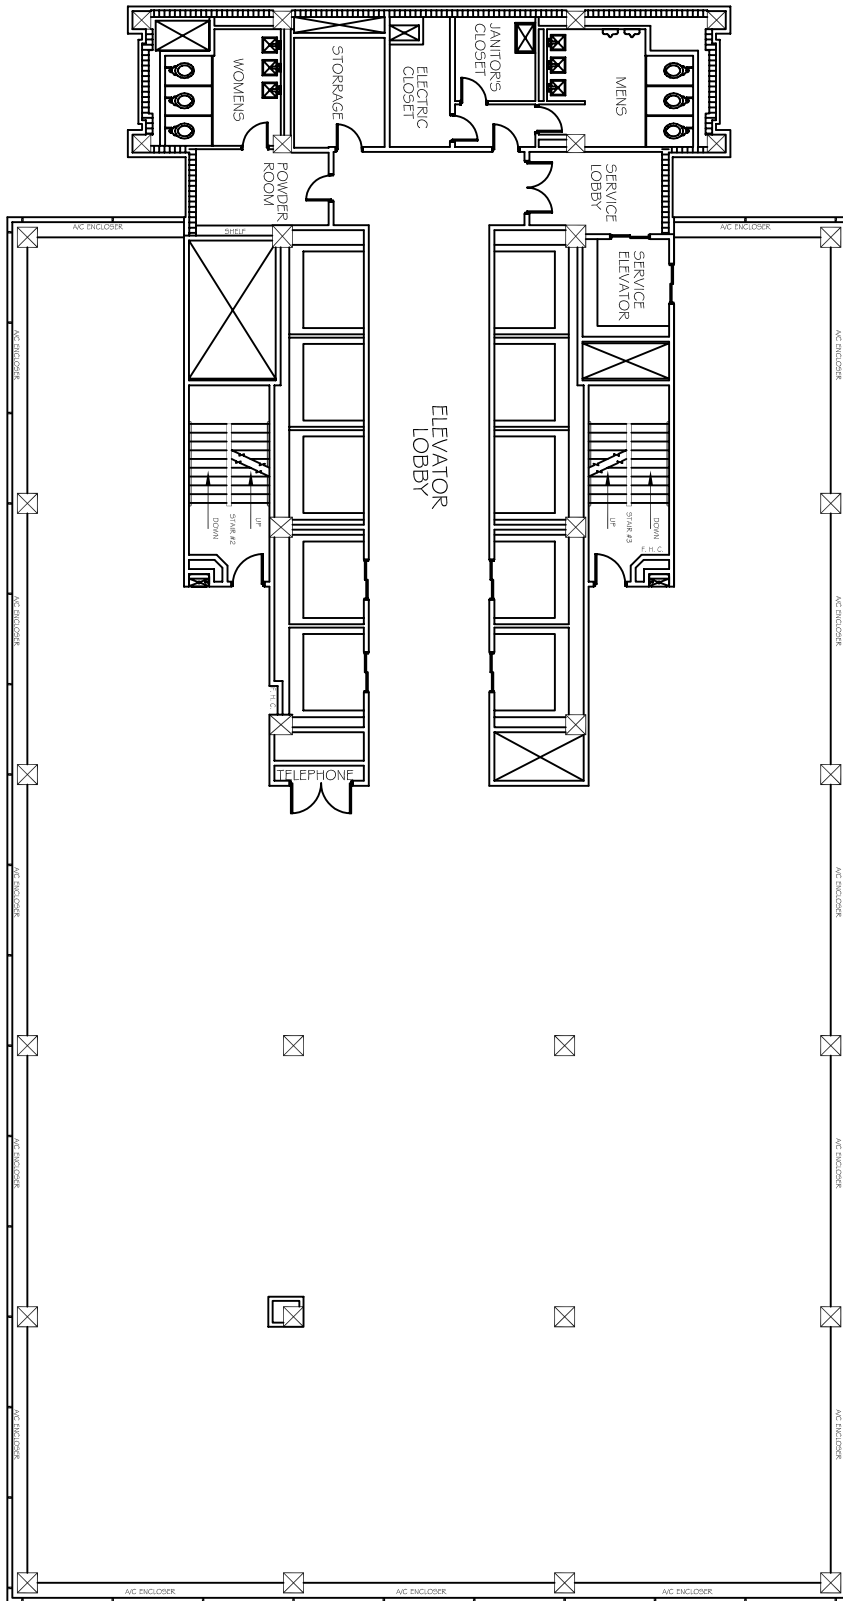

This is an
 Eyde Company
 Property
 Contact us for
 more information
 517-351-2480

13th Floor

Scale: None

Tower on the Maumee

200 Saint Claire St.
 Toledo, OH 43604

GROSS FLOOR AREA: 12,761 SF*

* Square feet measurements subject to change upon site measure