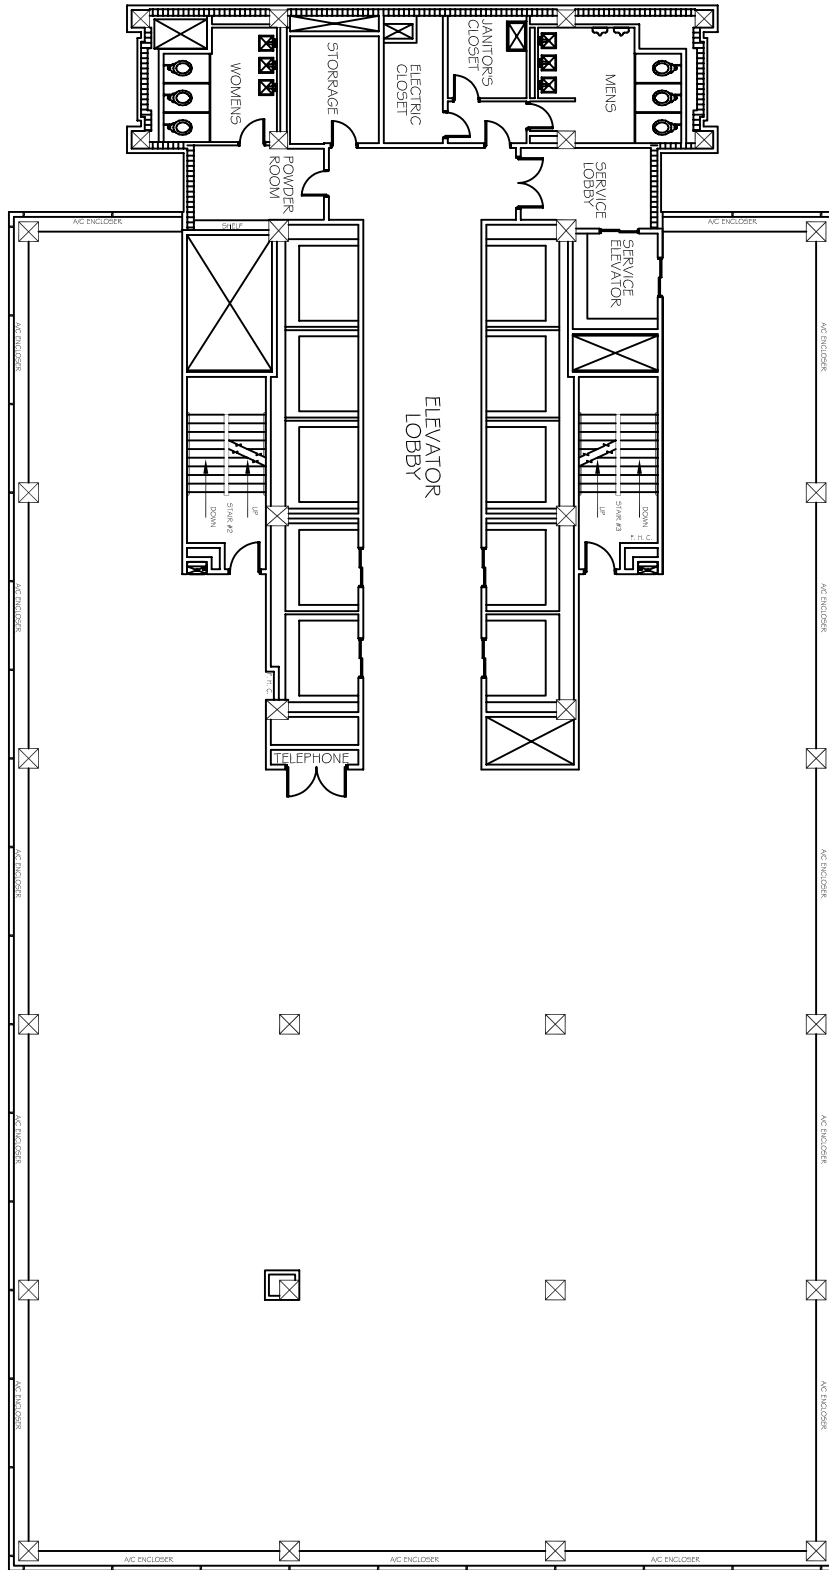

This is an
 Eyde Company
 Property
 Contact us for
 more information
 517-351-2480

12th Floor

Scale: None

Tower on the Maumee

200 Saint Claire St.
 Toledo, OH 43604

GROSS FLOOR AREA: 12,761 SF*

* Square feet measurements subject to change upon site measure