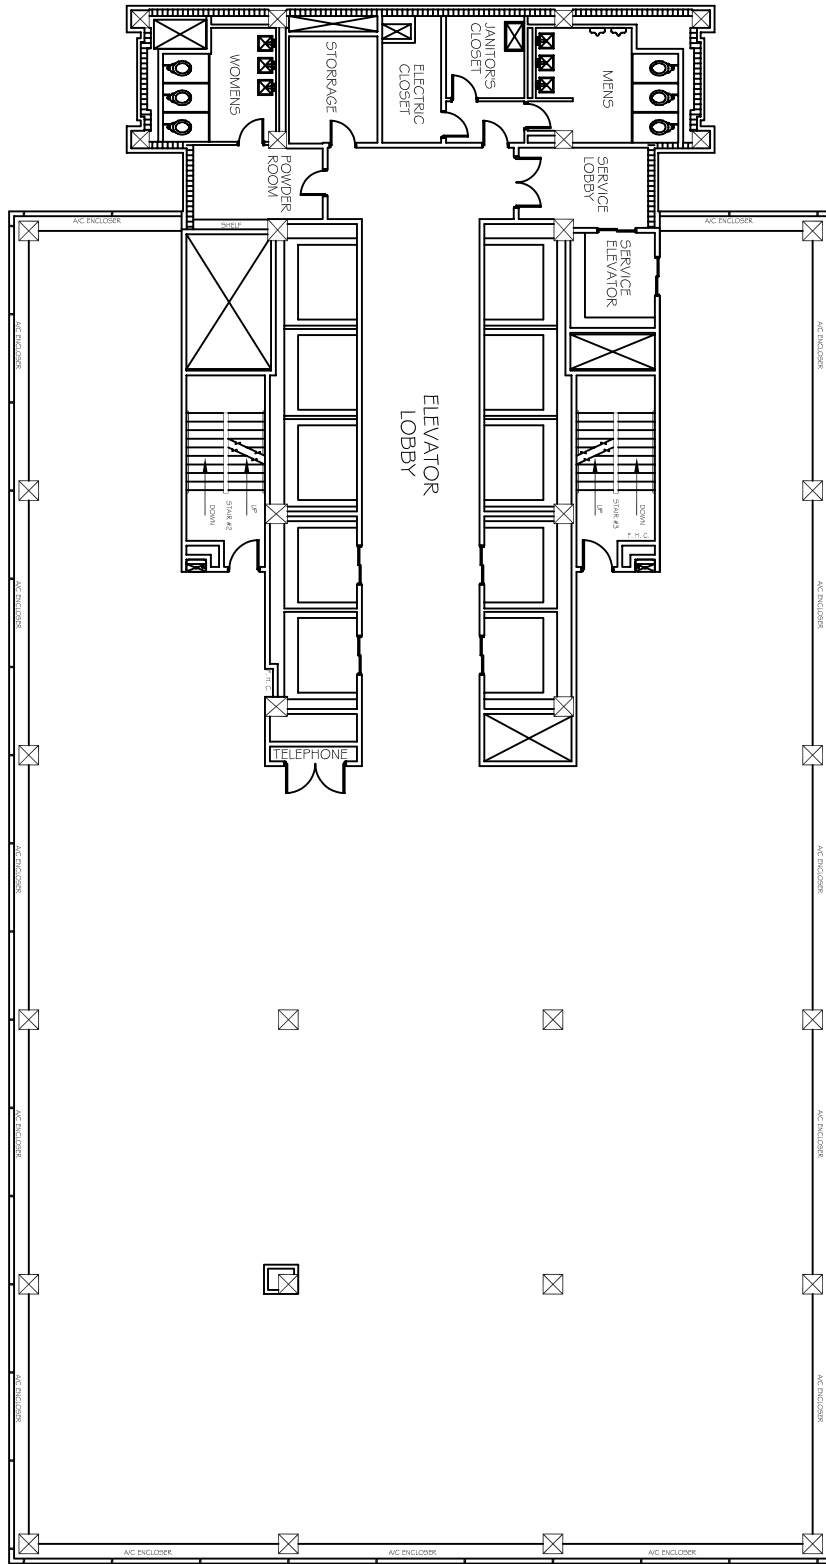

This is an
 Eyde Company
 Property
 Contact us for
 more information
 517-351-2480

11th Floor

Scale: None

Tower on the Maumee

200 Saint Claire St.
 Toledo, OH 43604

GROSS FLOOR AREA: 12,761 SF*

* Square feet measurements subject to change upon site measure