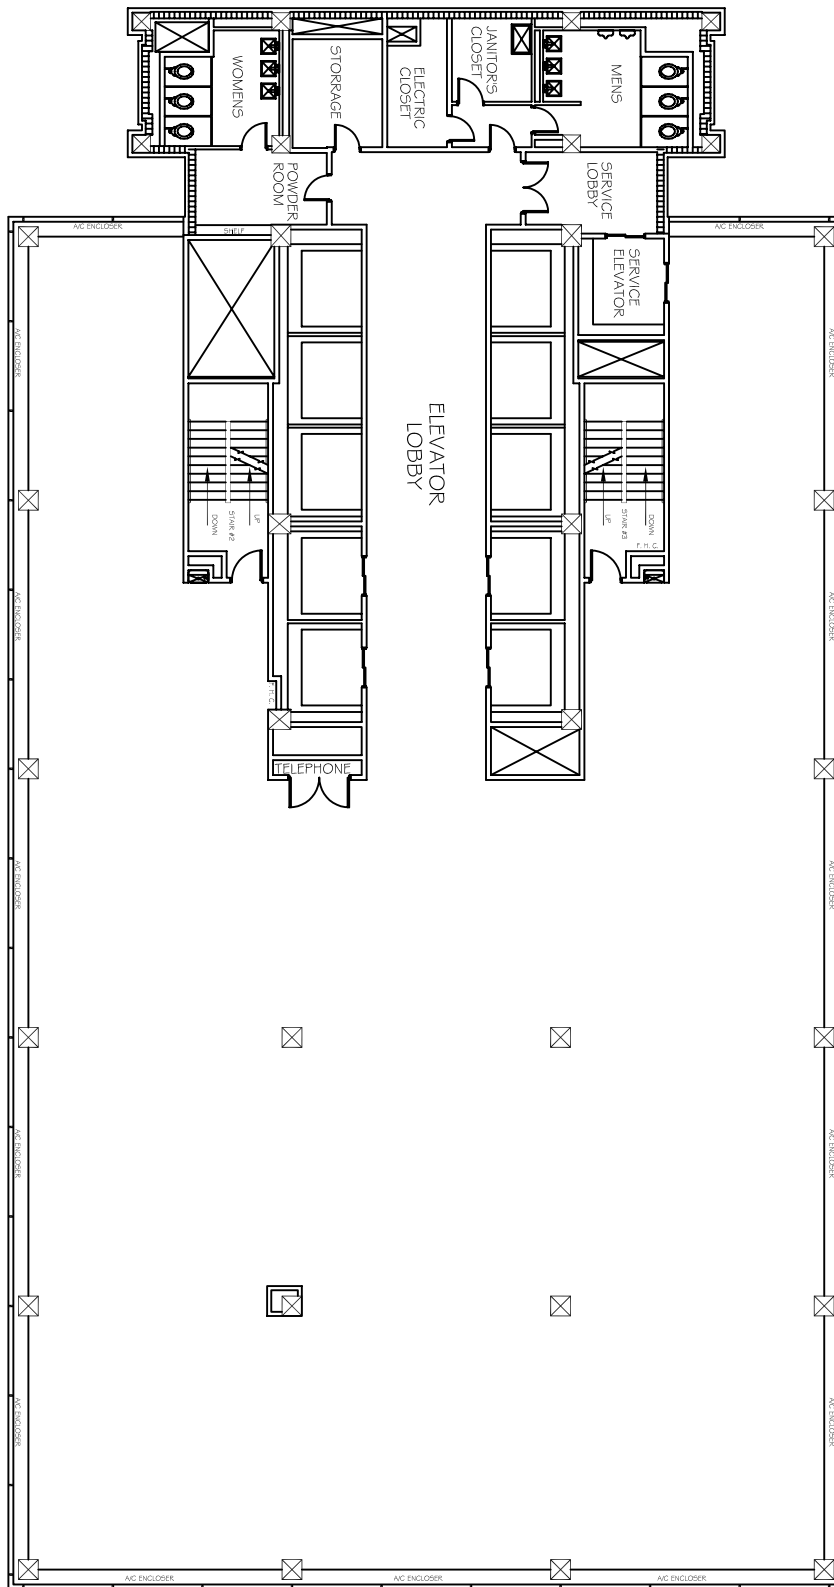

This is an
Eyde Company
Property
Contact us for
more information
517-351-2480

Tenth Floor

Scale: None

Tower on the Maumee

200 Saint Claire St.
Toldeo, OH 43604

GROSS FLOOR AREA: 12,761 SF*

* Square feet measurements subject to change upon site measure