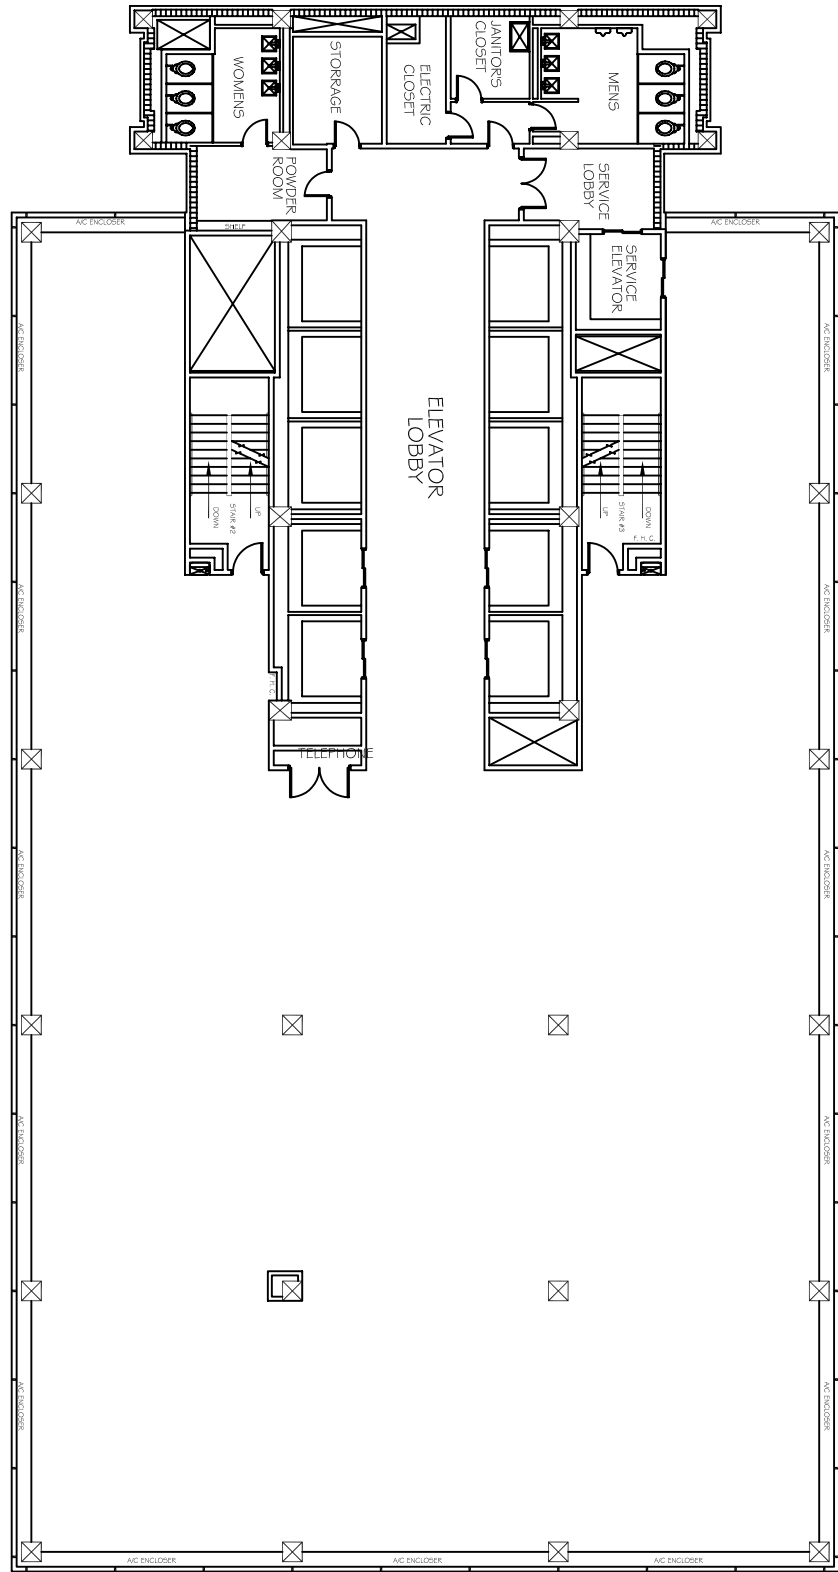

This is an  
 Eyde Company  
 Property  
 Contact us for  
 more information  
 517-351-2480

Ninth Floor

Scale: None

Tower on the Maumee

200 Saint Claire St.  
 Toledo, OH 43604

GROSS FLOOR AREA: 12,761 SF\*

\* Square feet measurements subject to change upon site measure