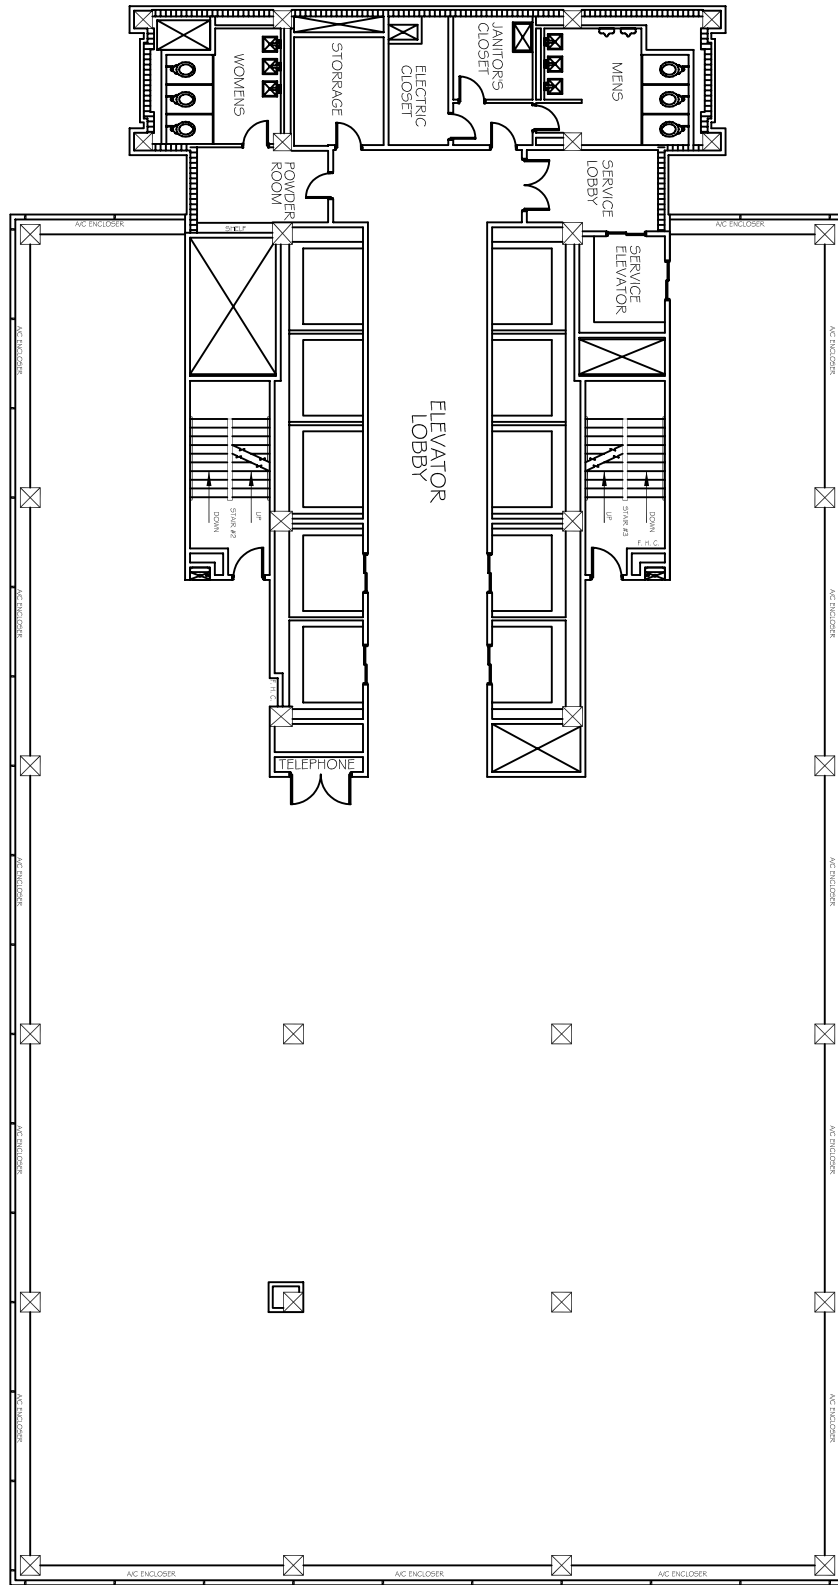

This is an
 Eyde Company
 Property
 Contact us for
 more information
 517-351-2480

Eighth Floor

Scale: None

Tower on the Maumee

200 Saint Claire St.
 Toledo, OH 43604

GROSS FLOOR AREA: 12,761 SF*

* Square feet measurements subject to change upon site measure