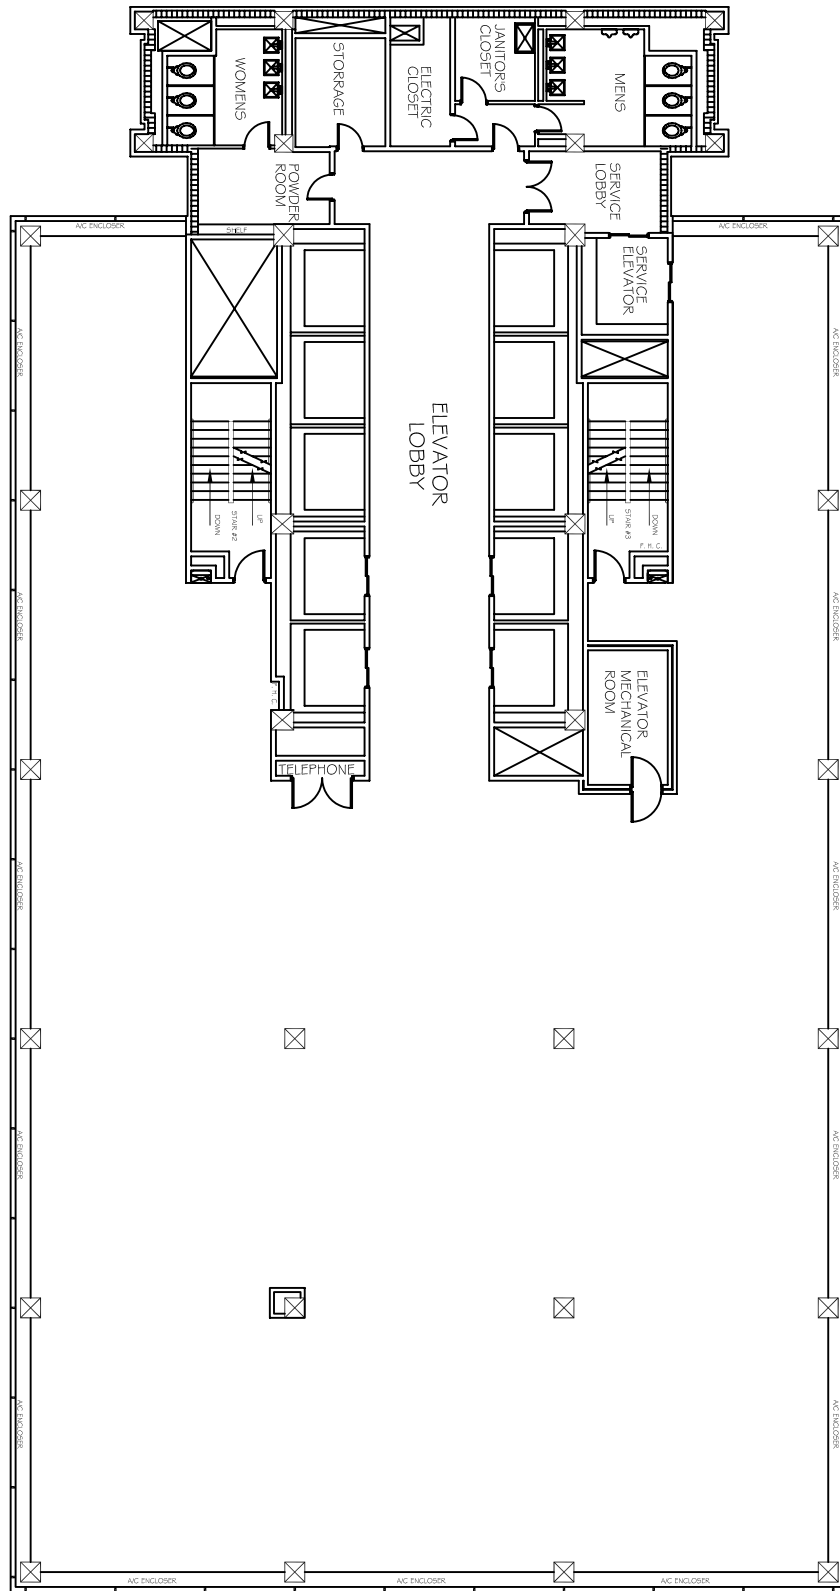

This is an
 Eyde Company
 Property
 Contact us for
 more information
 517-351-2480

Seventh Floor

Scale: None

Tower on the Maumee

200 Saint Claire St.
 Toledo, OH 43604

GROSS FLOOR AREA: 12,761 SF*

* Square feet measurements subject to change upon site measure