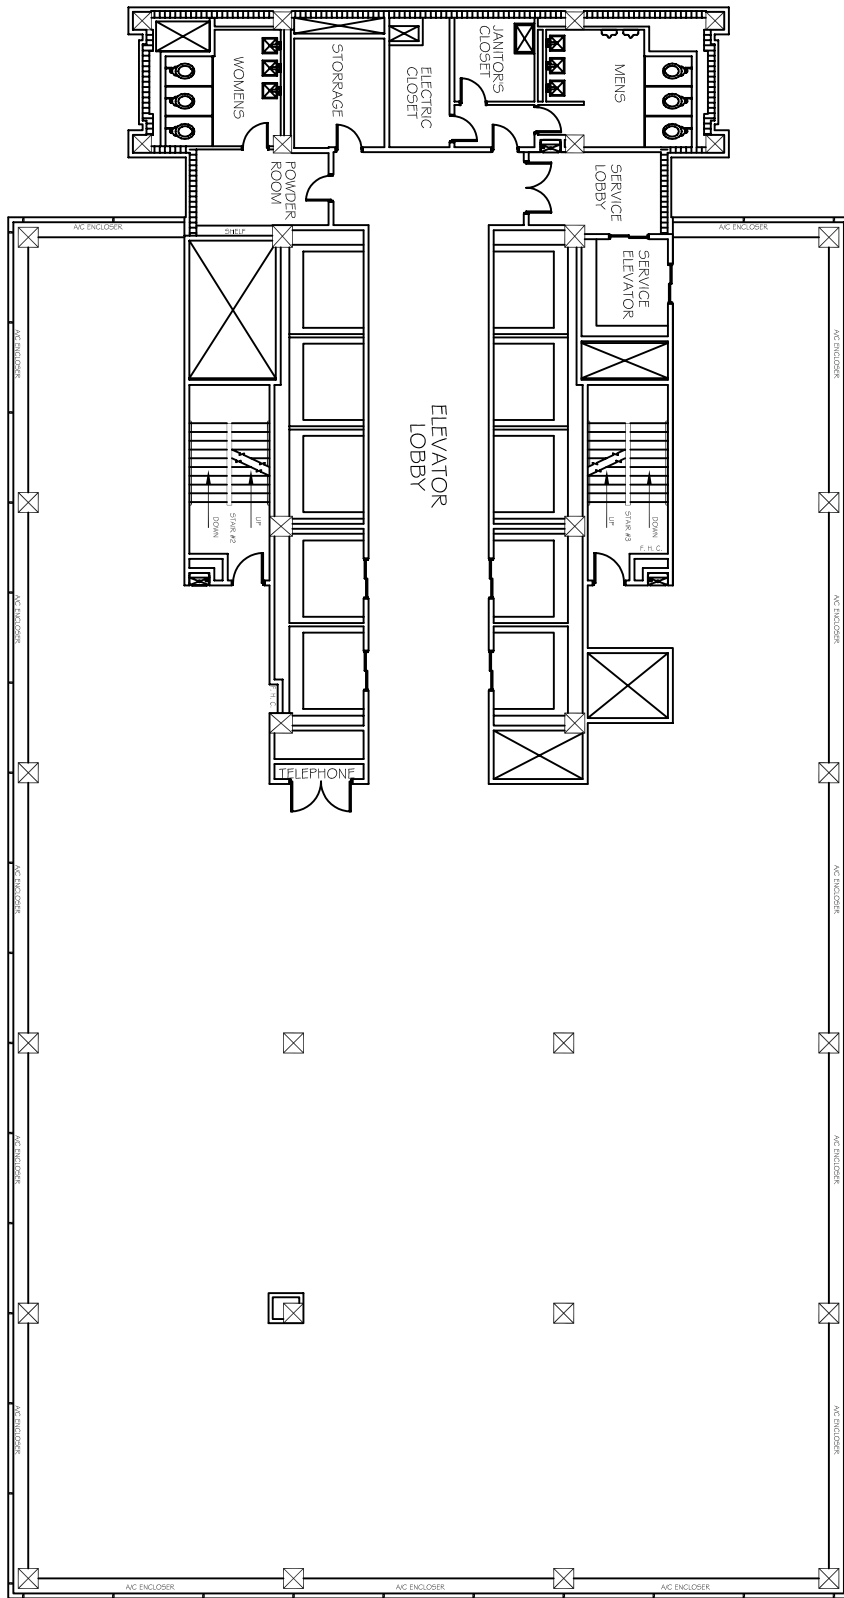

This is an  
Eyde Company  
Property  
Contact us for  
more information  
517-351-2480

Sixth Floor

Scale: None

Tower on the Maumee

200 Saint Claire St.  
Toledo, OH 43604

GROSS FLOOR AREA: 12,761 SF\*

\* Square feet measurements subject to change upon site measure