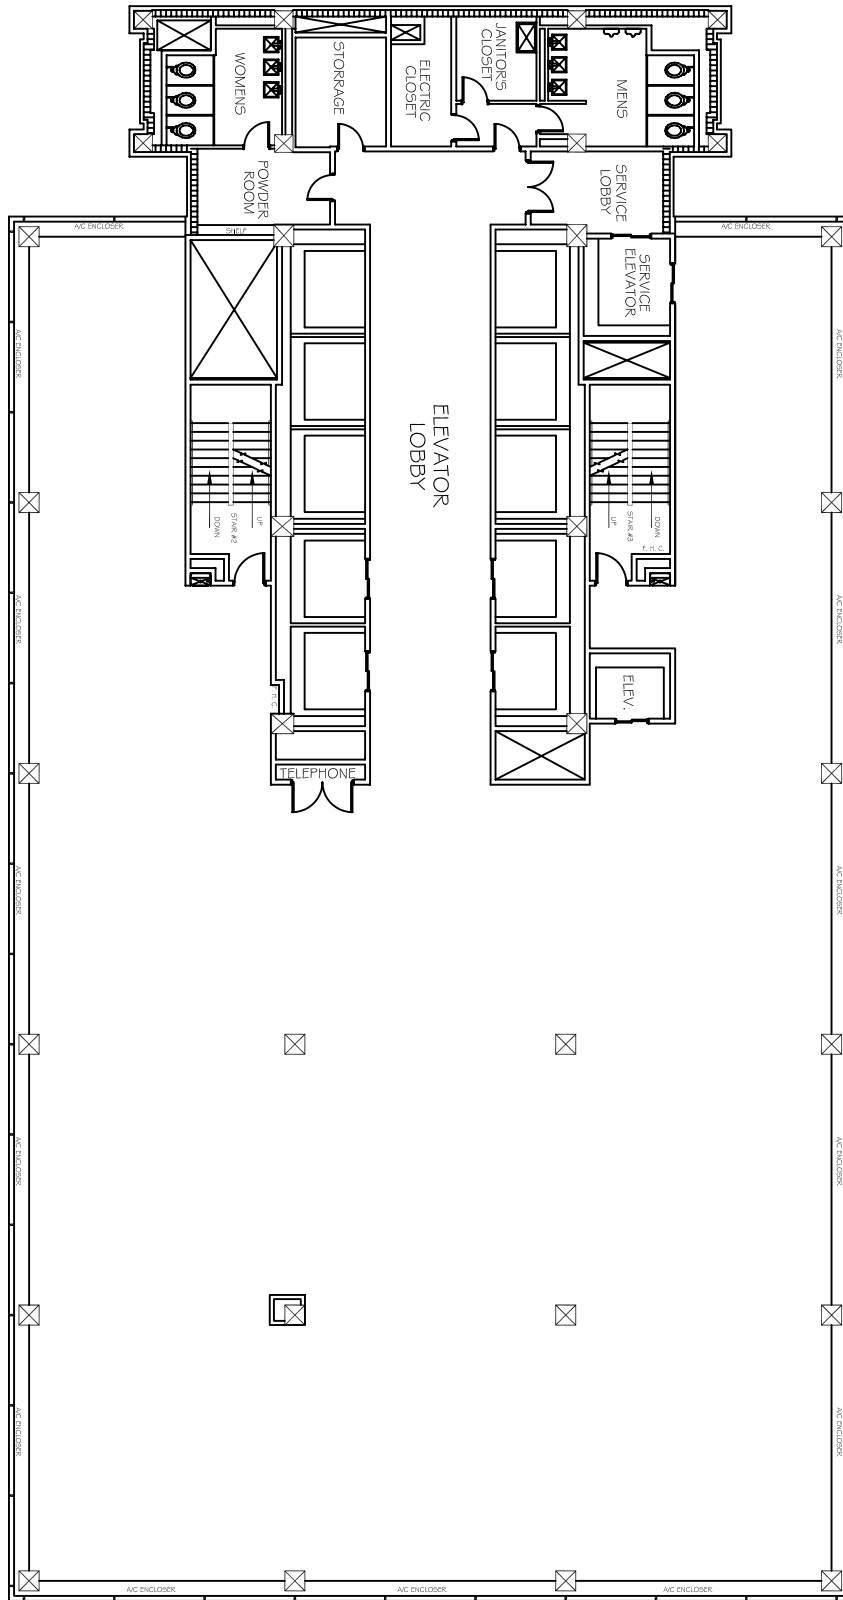

This is an
Eyde Company
Property
Contact us for
more information
517-351-2480

Fifth Floor
Scale: None

Tower on the Maumee
200 Saint Claire St.
Toldeo, OH 43604
GROSS FLOOR AREA: 12,761 SF*

* Square feet measurements subject to change upon site measure