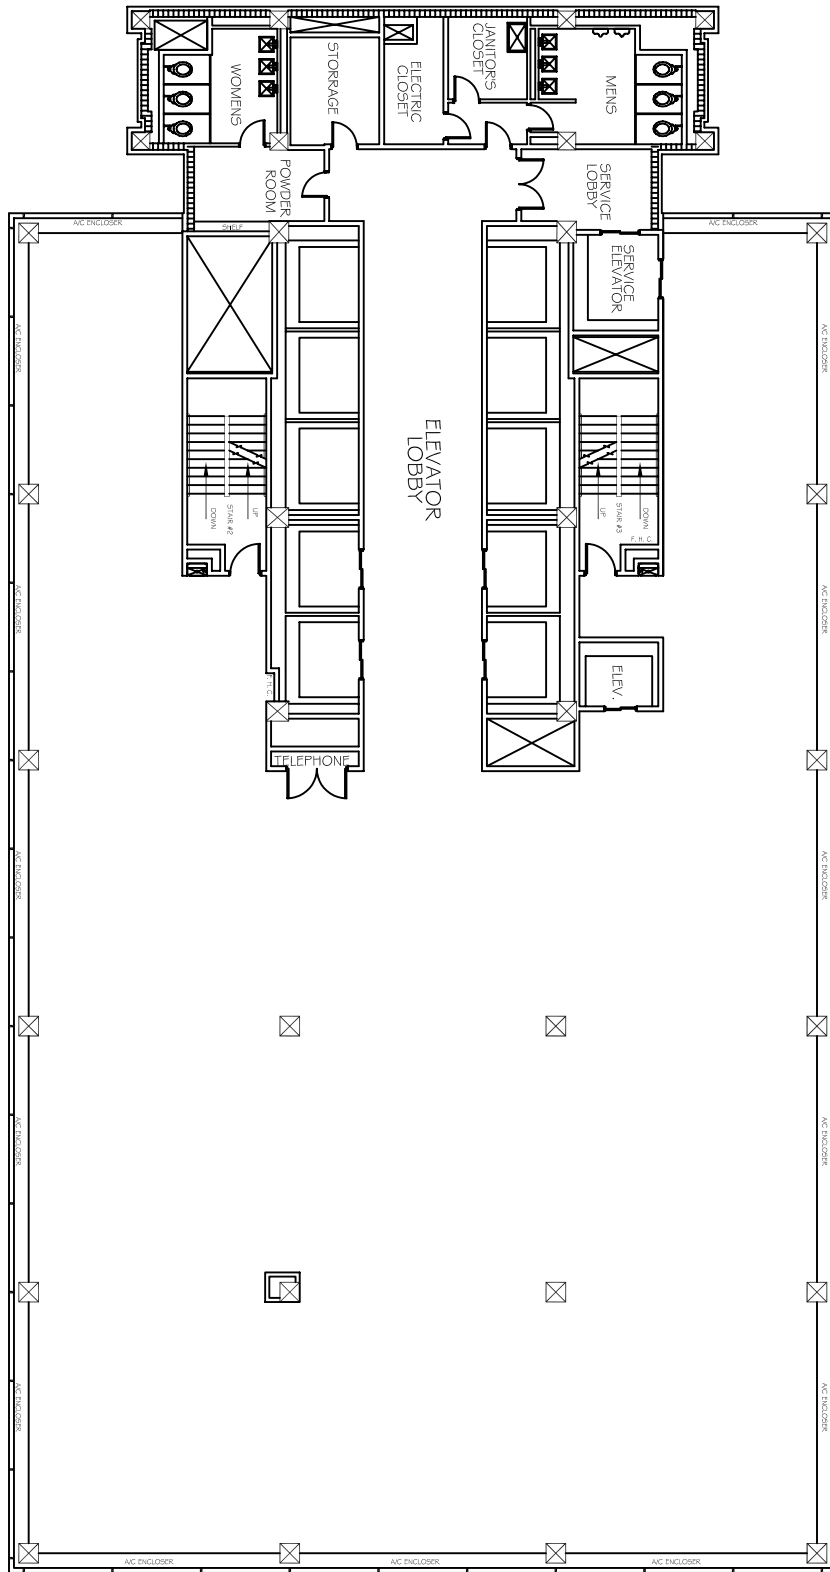

This is an
 Eyde Company
 Property
 Contact us for
 more information
 517-351-2480

Fourth Floor

Scale: None

Tower on the Maumee

200 Saint Claire St.
 Toledo, OH 43604

GROSS FLOOR AREA: 12,761 SF*

* Square feet measurements subject to change upon site measure