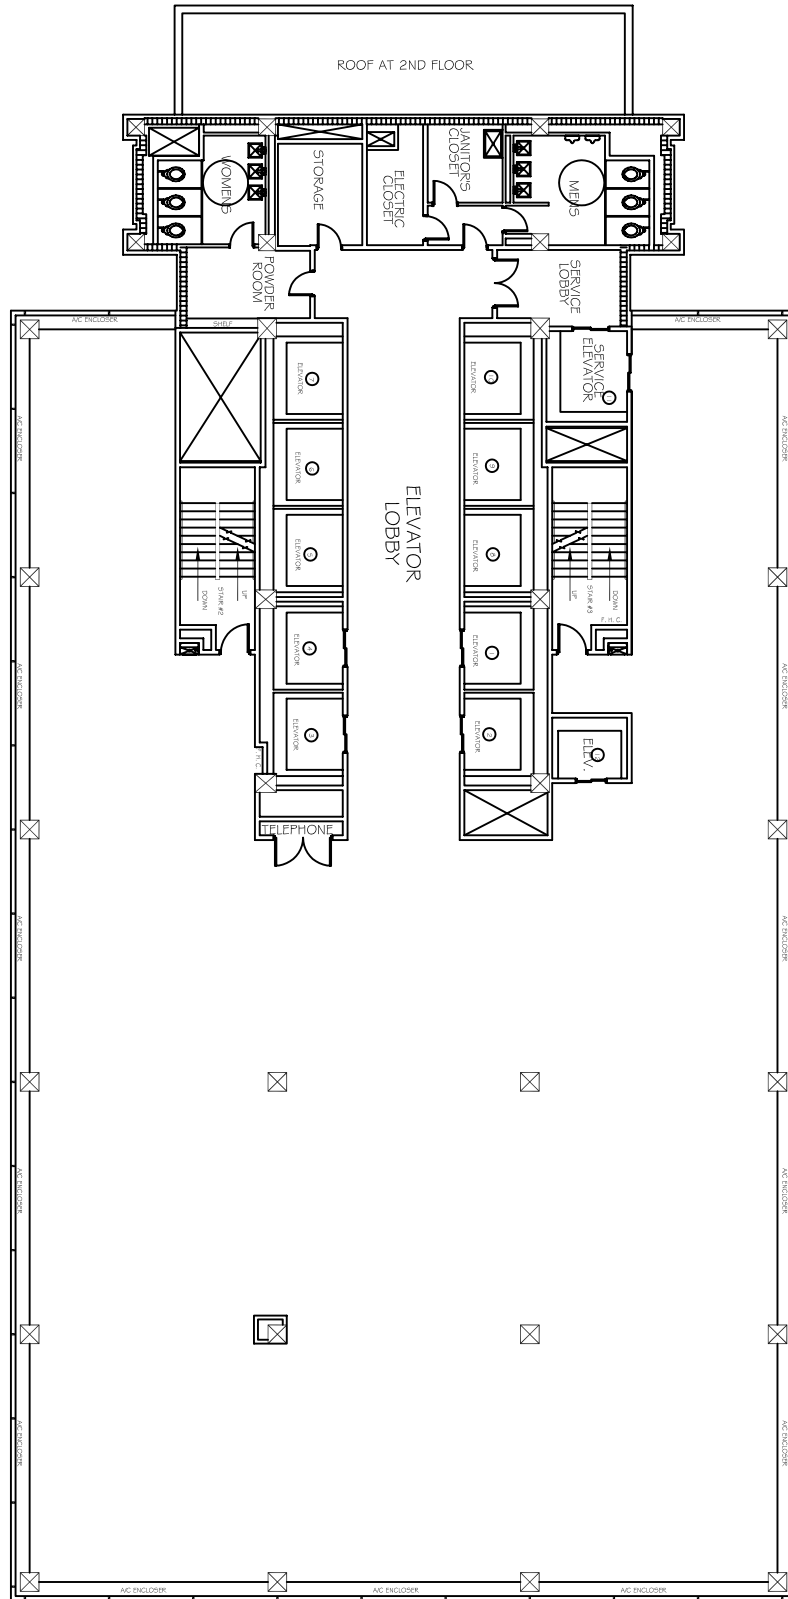

This is an
 Eyde Company
 Property
 Contact us for
 more information
 517-351-2480

Second Floor
 Scale: None

Tower on the Maumee
200 Saint Claire St. Toldeo, OH 43604
GROSS FLOOR AREA: 12,761 SF*

* Square feet measurements subject to change upon site measure