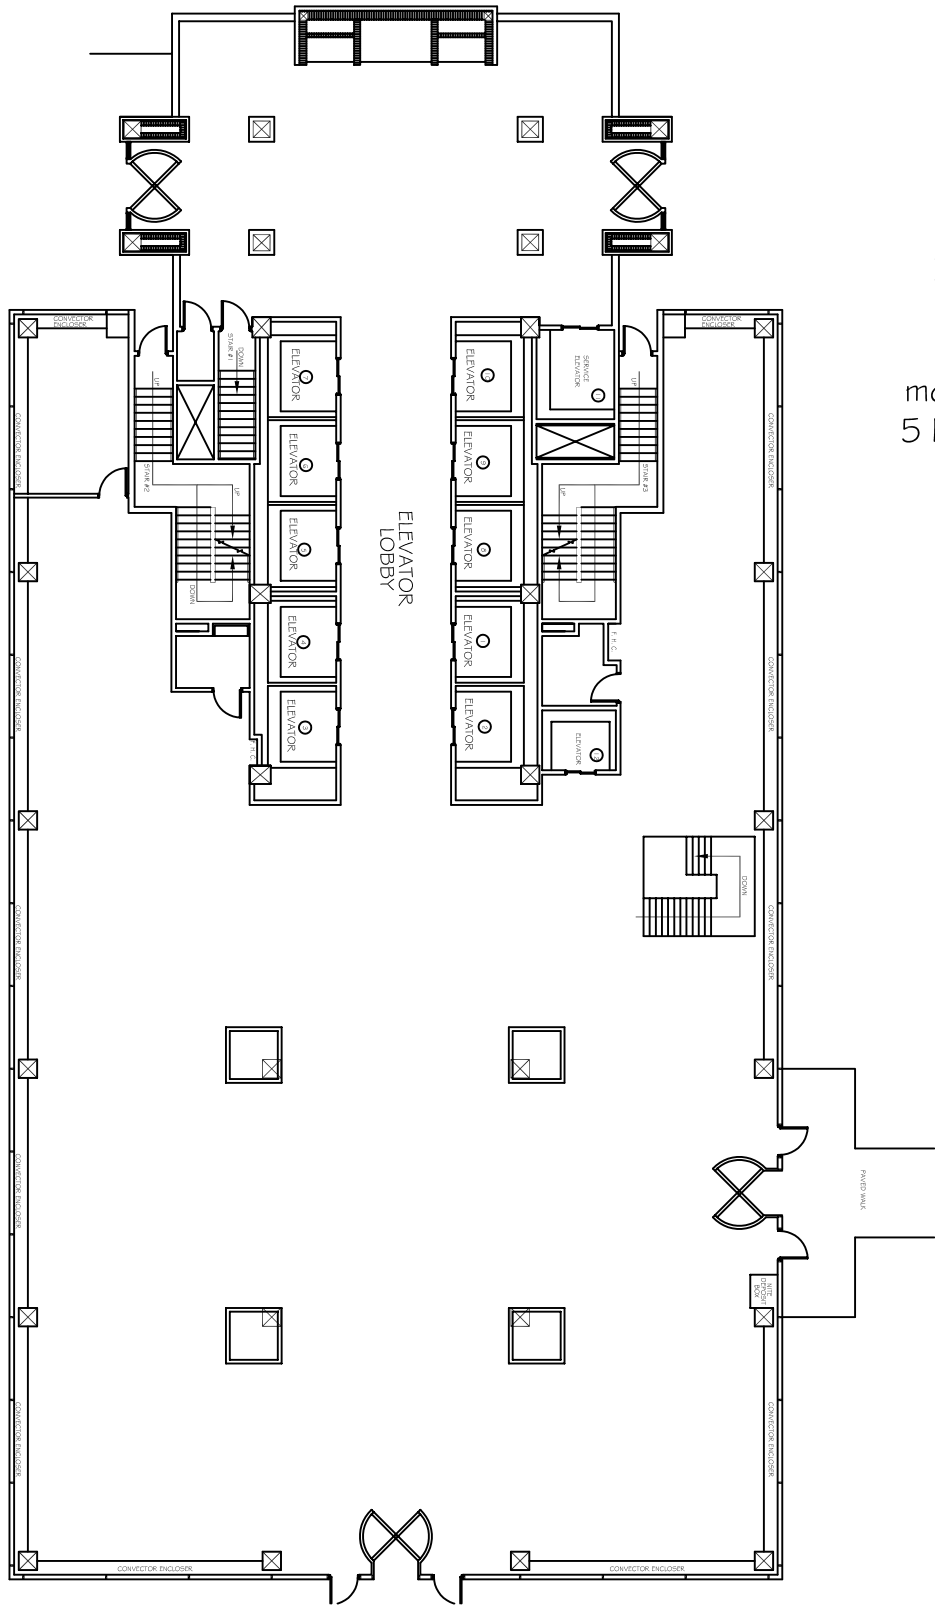

This is an
 Eyde Company
 Property
 Contact us for
 more information
 517-351-2480

First Floor

Scale: None

Tower on the Maumee

200 Saint Claire St.
 Toledo, OH 43604

GROSS FLOOR AREA: 13,345 SF*

* Square feet measurements subject to change upon site measure